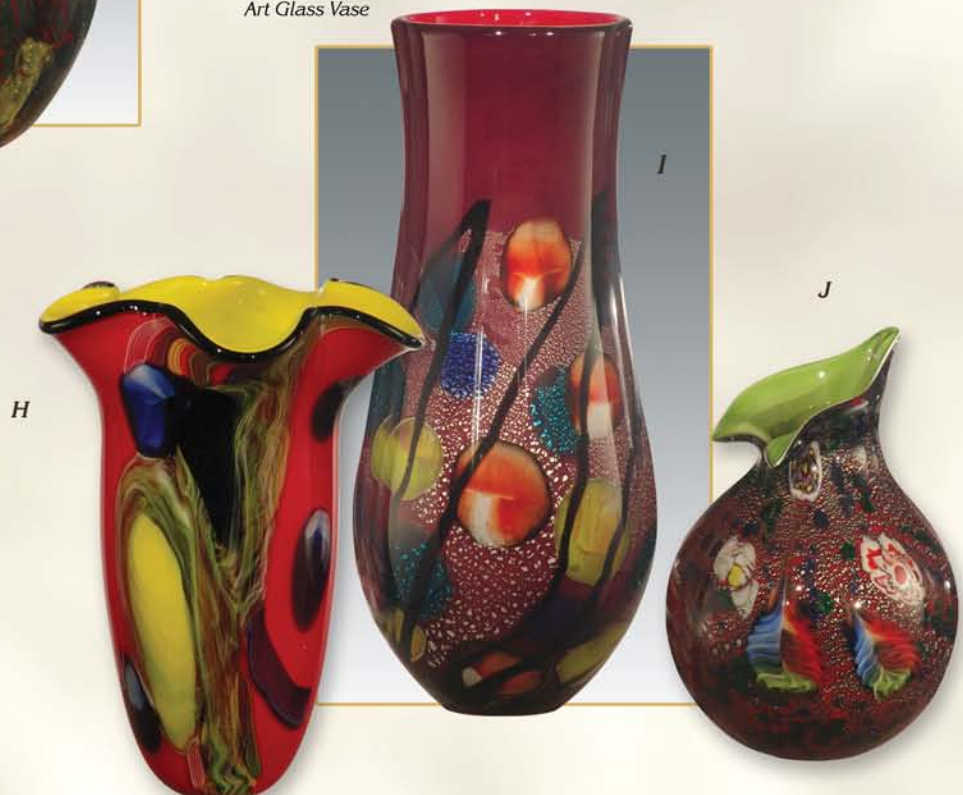

Dale Tiffany
FAVRILE

Favrile Art Glass Collection

Favrile Art Glass Collection

DALE TIFFANY, the world's foremost developer of fine Art Glass Lighting and Home Accents is proud to present DALE TIFFANY FAVRILE - The highest quality art glass, creating colors and finishes that are truly unique to the art of hand-blown glass. DALE TIFFANY FAVRILE continues the same commitment to excellence through the strength and integrity of our designs, quality, workmanship and service level that our loyal dealers expect and deserve from all Dale Tiffany products.

A) AV10771
7"W x 11"H
Art Glass Vase

B) AV10769
11"W x 12"H
Art Glass Vase

C) AV10772
8"W x 11.5"H
Art Glass Vase

D) PG80442
8.75"W x 9"H
Decorative Bowl

E) AV10766
8.75"W x 16.5"H
Art Glass Vase

F) AV10768
5"W x 9.25"H
Art Glass Vase

G) AV10767
5"W x 9.75 "H
Art Glass Vase

H) AV10761
10"W x 13"H
Art Glass Vase

I) AV10764
7.5"W x 17.75"H
Art Glass Vase

J) AV10763
7.5"W x 11"H
Art Glass Vase

- A) AV10770
10.25"W x 13.5"H
Art Glass Vase
- B) AV11155
15.25"W x 8.5"H
Art Glass Vase
- C) AV11096
7"W x 16.5"H
Art Glass Vase