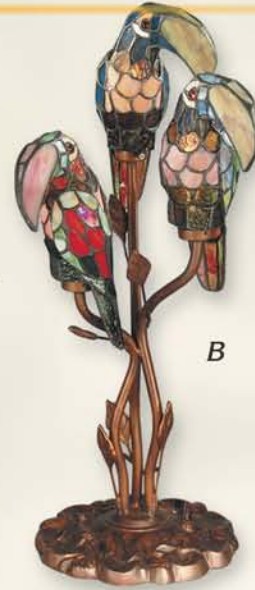

Dale Tiffany

CLASSIC

TIFFANY ART GLASS COLLECTION

A) TT101118
 16"W x 26"H
 Shade 16" Diameter
 2 x 60W Med Base
 Antique Bronze w/ Gold Finish

A

B) TA60179
 11"W x 23.5"H
 Shade 5.5" x 3" x 9.5"
 3 x 7W Candelabra
 Metal Base, Antique Bronze Finish