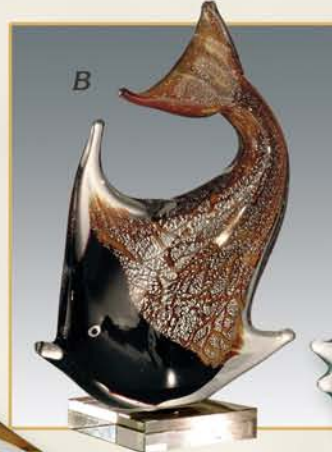

C) AS11107
11.75"W x 16"H
Art Glass Angel Fish Figurine (Blue)

D) AS11106
7.75"W x 13.25"H
Art Glass Elephant Figurine

E) AS11108
13"W x 6"H
Art Glass Sea Turtle Figurine
(Large)

F) AS10775
6.75"W x 2.25"H
Art Glass Sea Turtle Figurine
(Small)

G) AS10778
15.25"W x 8.75"H
Art Glass Seashell Figurine

H) AS10779
7"W x 2.5"H
Art Glass Crab Figurine

I) AS11109
10.5"W x 7.75"H
Art Glass Frog Figurine

J) AS10781
8.75"W x 9"H
Art Glass Snail Figurine

AMBER SHELL SERIES