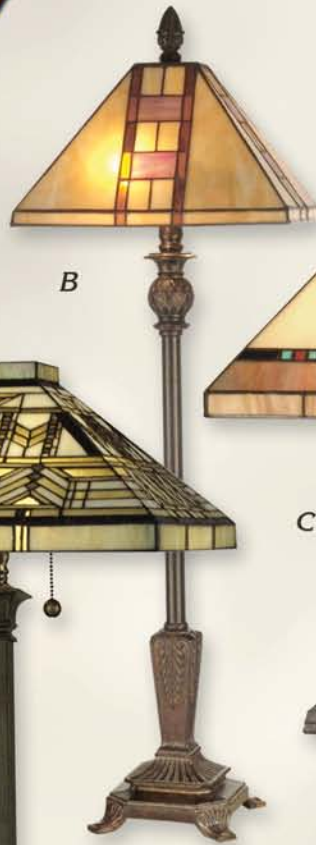

B

F) TT70734
15.75"W x 26.25"H
Shade 15.75" Square
2 x 60W Med Base
Metal Base, Mica Bronze Finish

G