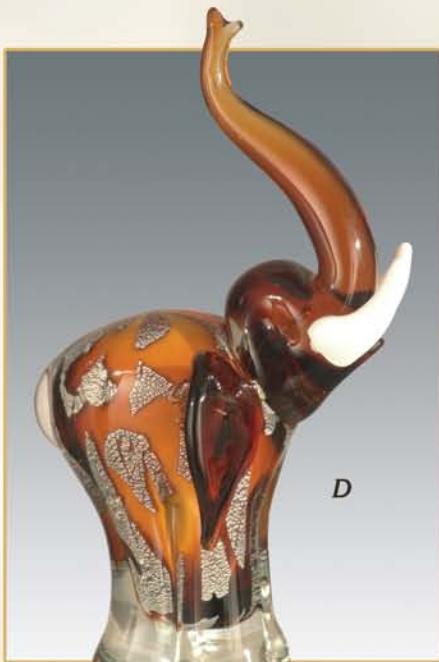

C) AS11107
11.75"W x 16"H
Art Glass Angel Fish Figurine (Blue)

D) AS11106
7.75"W x 13.25"H
Art Glass Elephant Figurine

E) AS11108
13"W x 6"H
Art Glass Sea Turtle Figurine
(Large)

F) AS10775
6.75"W x 2.25"H
Art Glass Sea Turtle Figurine
(Small)

G) AS10778
15.25"W x 8.75"H
Art Glass Seashell Figurine

H) AS10779
7"W x 2.5"H
Art Glass Crab Figurine

I) AS11109
10.5"W x 7.75"H
Art Glass Frog Figurine

J) AS10781
8.75"W x 9"H
Art Glass Snail Figurine

AMBER SHELL SERIES