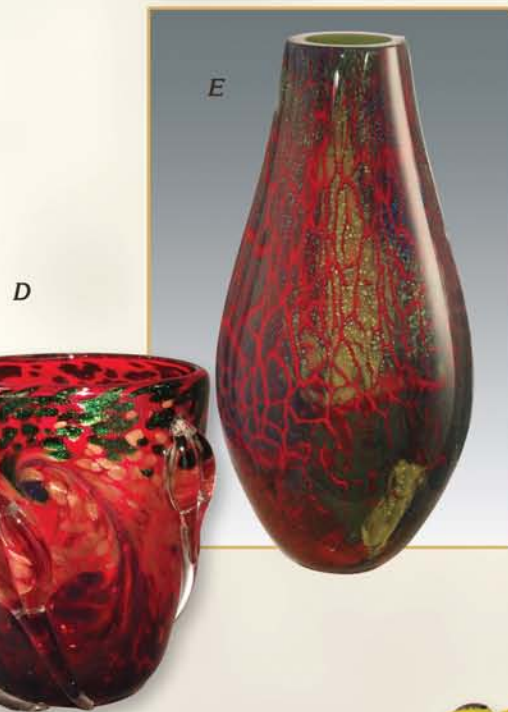

Dale Tiffany
FAVRILE

Favrile Art Glass Collection

Favrile Art Glass Collection

DALE TIFFANY, the world's foremost developer of fine Art Glass Lighting and Home Accents is proud to present DALE TIFFANY FAVRILE - The highest quality art glass, creating colors and finishes that are truly unique to the art of hand-blown glass. DALE TIFFANY FAVRILE continues the same commitment to excellence through the strength and integrity of our designs, quality, workmanship and service level that our loyal dealers expect and deserve from all Dale Tiffany products.

A) AV10771
7"W x 11"H
Art Glass Vase

B) AV10769
11"W x 12"H
Art Glass Vase

C) AV10772
8"W x 11.5"H
Art Glass Vase

D) PG80442
8.75"W x 9"H
Decorative Bowl

E) AV10766
8.75"W x 16.5"H
Art Glass Vase

F) AV10768
5"W x 9.25"H
Art Glass Vase