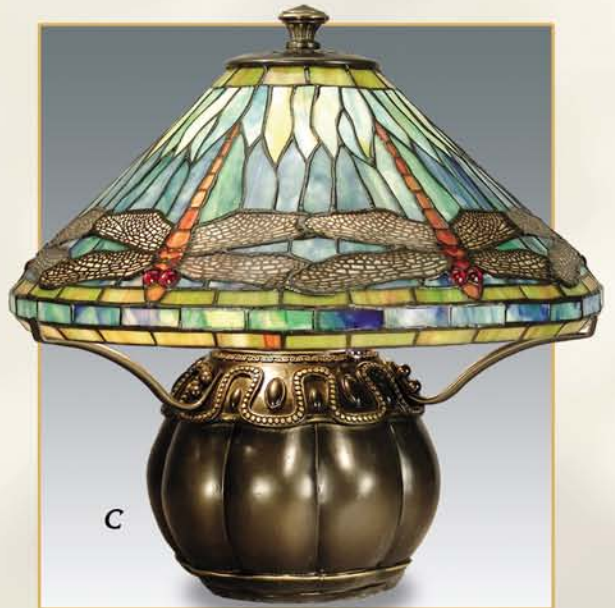

C

- D) TA10350
  SPRING
  6.5"W x 16.5"H
  Shade 6.5" Diameter
  1 x 40W Candelabra
  Antique Bronze Finish