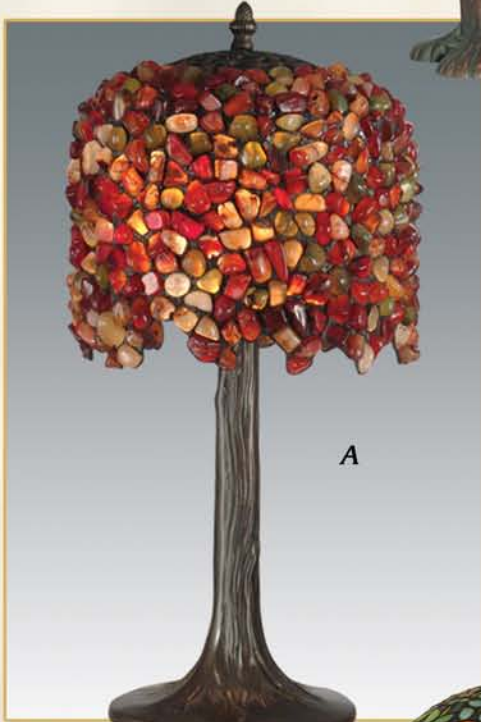

A

E) TT10351
Rose Shade
Scalloped Base
14"W x 18"H
Shade 14" Diameter
2 x 60W Med Base
Brass Base,
Antique Verde Finish