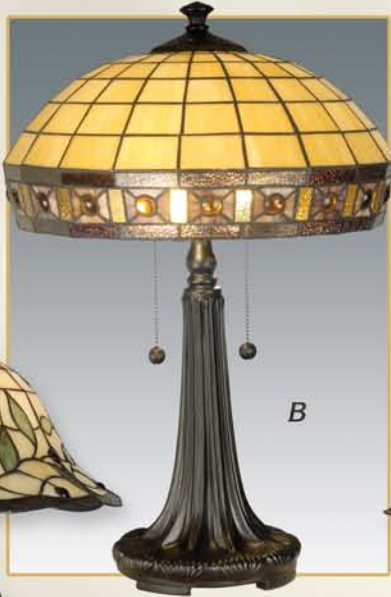

Dale Tiffany

CLASSIC

TIFFANY ART GLASS COLLECTION

A

B

C) TT90266
16"W x 27"H
Shade 16" Diameter
1 x 100W Med Base
Metal Base, Bronze Finish

C

F

H

D

E

G