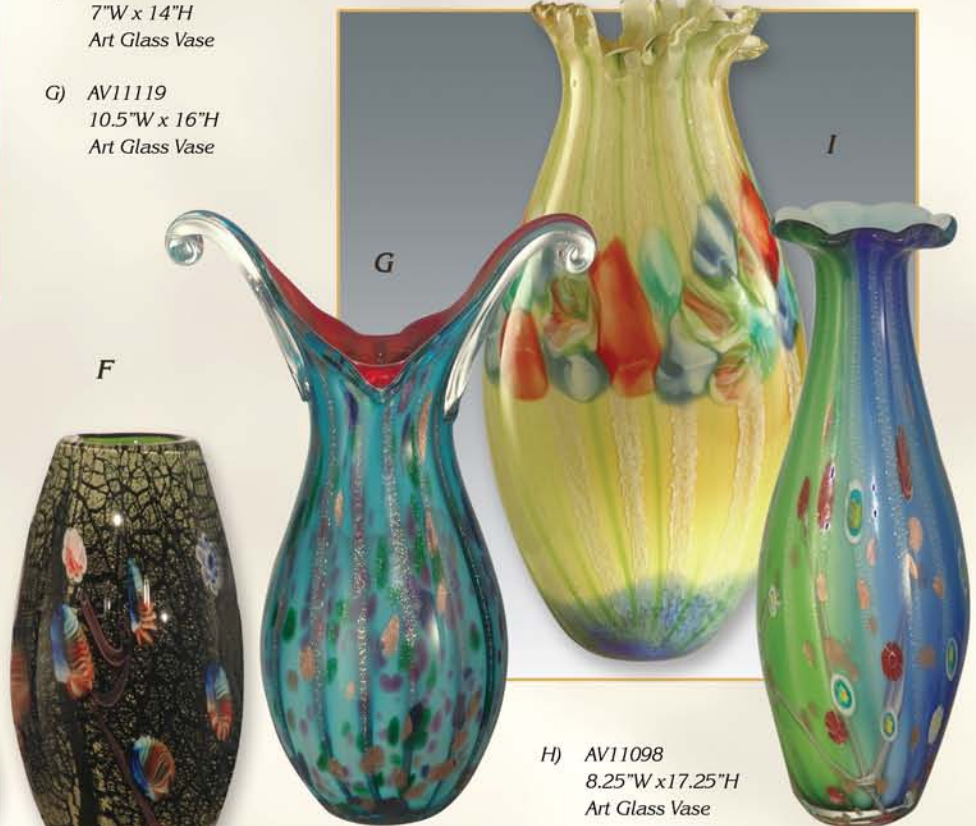

Dale Tiffany
FAVRILE

Favrile Art Glass Collection

Favrile Art Glass Collection

DALE TIFFANY, the world's foremost developer of fine Art Glass Lighting and Home Accents is proud to present DALE TIFFANY FAVRILE - The highest quality art glass, creating colors and finishes that are truly unique to the art of hand-blown glass. DALE TIFFANY FAVRILE continues the same commitment to excellence through the strength and integrity of our designs, quality, workmanship and service level that our loyal dealers expect and deserve from all Dale Tiffany products.

A) AV10771
7"W x 11"H
Art Glass Vase

B) AV10769
11"W x 12"H
Art Glass Vase

C) AV10772
8"W x 11.5"H
Art Glass Vase

D) PG80442
8.75"W x 9"H
Decorative Bowl

E) AV10766
8.75"W x 16.5"H
Art Glass Vase

F) AV10768
5"W x 9.25"H
Art Glass Vase

G) AV10767
5"W x 9.75 "H
Art Glass Vase

H) AV10761
10"W x 13"H
Art Glass Vase

I) AV10764
7.5"W x 17.75"H
Art Glass Vase

J) AV10763
7.5"W x 11"H
Art Glass Vase

- A) AV10770
10.25"W x 13.5"H
Art Glass Vase
- B) AV11155
15.25"W x 8.5"H
Art Glass Vase
- C) AV11096
7"W x 16.5"H
Art Glass Vase

- D) AV11094
8"W x 14.5"H
Art Glass Vase
- E) AV11097
6.75"W x 9.75"H
Art Glass Vase
- F) AV10765
7"W x 14"H
Art Glass Vase
- G) AV11119
10.5"W x 16"H
Art Glass Vase

- H) AV11098
8.25"W x 17.25"H
Art Glass Vase
- I) AV11118
5.75"W x 18.75"H
Art Glass Vase